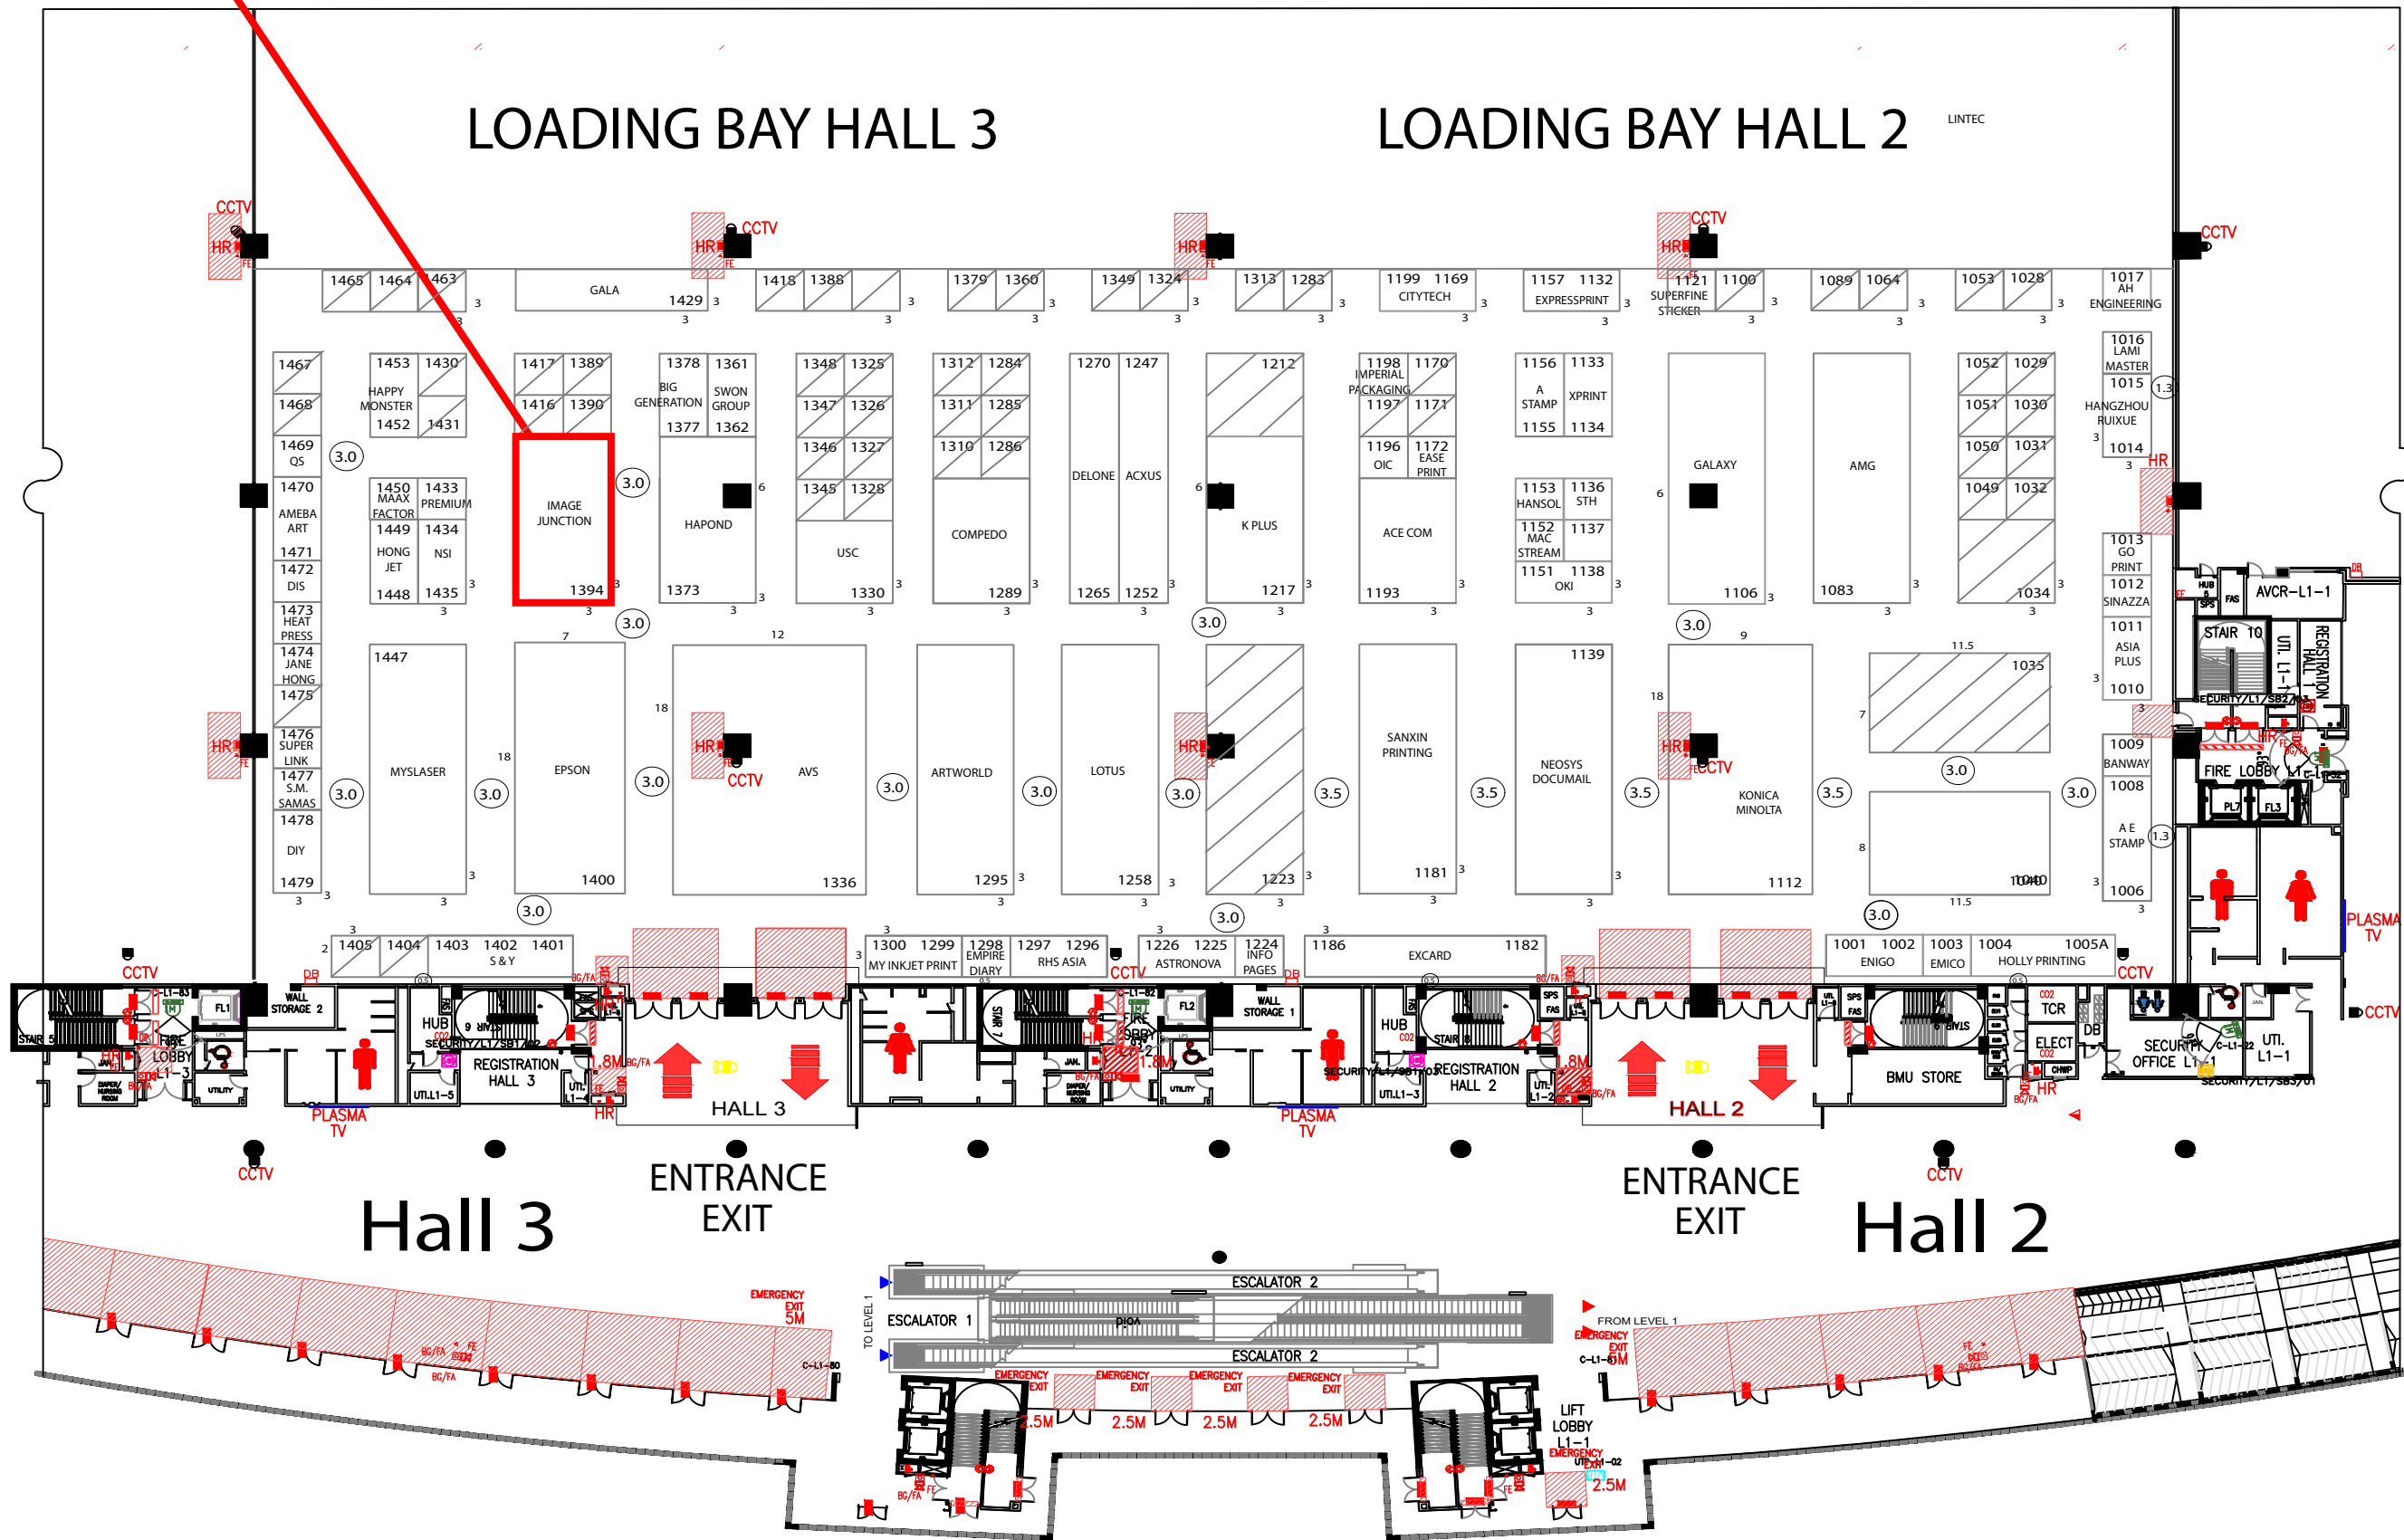

# IPMEX MALAYSIA 2022

4 - 7 August 2022

Malaysia International Trade and Exhibition Centre (MITEC)

Hall 2 & 3

**IMAGE JUNCTION**  
Booth No. 1394  
Size: 6m x 9m

	RESTROOM
	DISABLE
	PILLAR
	FIRE HOSE REEL
	BREAKING GLASS & FIRE ALARM
	FIRE EXTINGUISHER
	FIRE ALARM
	DOOR READER & MAGNETIC DOOR
	EMERGENCY BREAK GLASS & PUSH DOOR
	EMERGENCY BREAK GLASS & READER
	CCTV
	NON BUILD AREA
	DB BOX

LEGEND	
	STANDARD BOOTHS 3m x 3m = 470 nos
	STANDARD BOOTHS 3m x 2m = 9 nos
	NON BUILD AREA
	PILLAR 1650mm x 1650mm
	FIRE HOSE REEL 600mm x 1000mm
	MAXIMUM LOADING 50kg/n
	MAXIMUM CEILING HEIGHT 8m